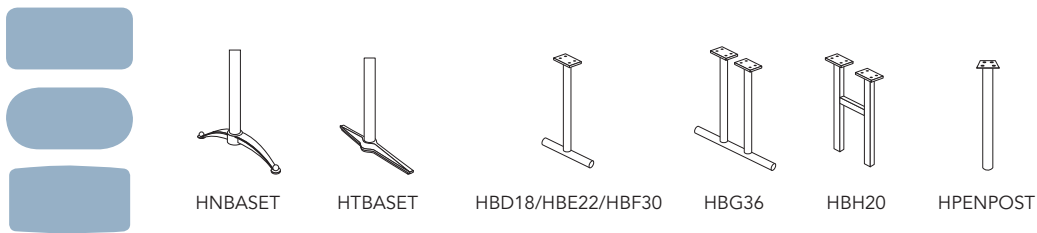

Mix and Match

Tables from the Multipurpose Table Series are available in a variety of shapes, base styles, colors, paint finishes and edge options. These versatile tables fit anywhere and brighten a room with style.

Multipurpose Table Series

Round and Square Table Base Options

Rectangle, Oval and Boat Table Base Options

*Base options vary by model.

Finishes TopColors

Paint Finishes

Edges

Note: Due to the limitations of the printing process, printed colors may vary from actual finish samples.