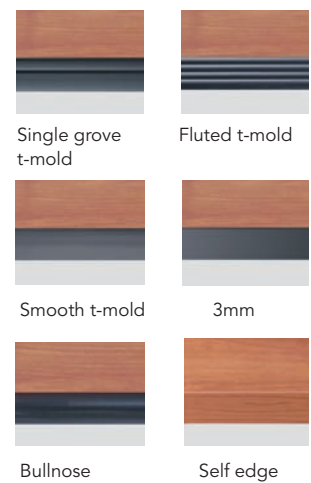

ABCO

Tables

Multipurpose Table Series

Multipurpose Tables

Shown in hunter nebula with black single groove t-mold/3mm edges and black bases
Seating by Fixtures Furniture

Here's support for your Resource area. From fax machines to paper, you need a number of resources to keep your office running. Tables holding these resources need to withstand a lot of wear and tear. The Multipurpose Table Series is built

to take it. High-grade components, durable surfaces and tough epoxy finishes combine to make a table that can take the abuse and still look good.

Shown in Empire Mahogany with black fluted t-mold edge and black bases

Mix and Match

Tables from the Multipurpose Table Series are available in a variety of shapes, base styles, colors, paint finishes and edge options. These versatile tables fit anywhere and brighten a room with style.

Multipurpose Table Series

Round and Square Table Base Options

Rectangle, Oval and Boat Table Base Options

*Base options vary by model.

Finishes TopColors

Paint Finishes

Edges

Note: Due to the limitations of the printing process, printed colors may vary from actual finish samples.