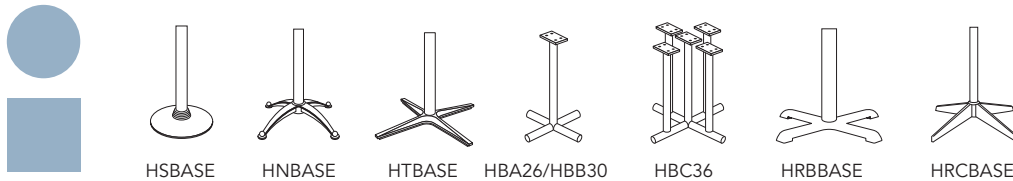

Multipurpose Table Series

Round and Square Table Base Options